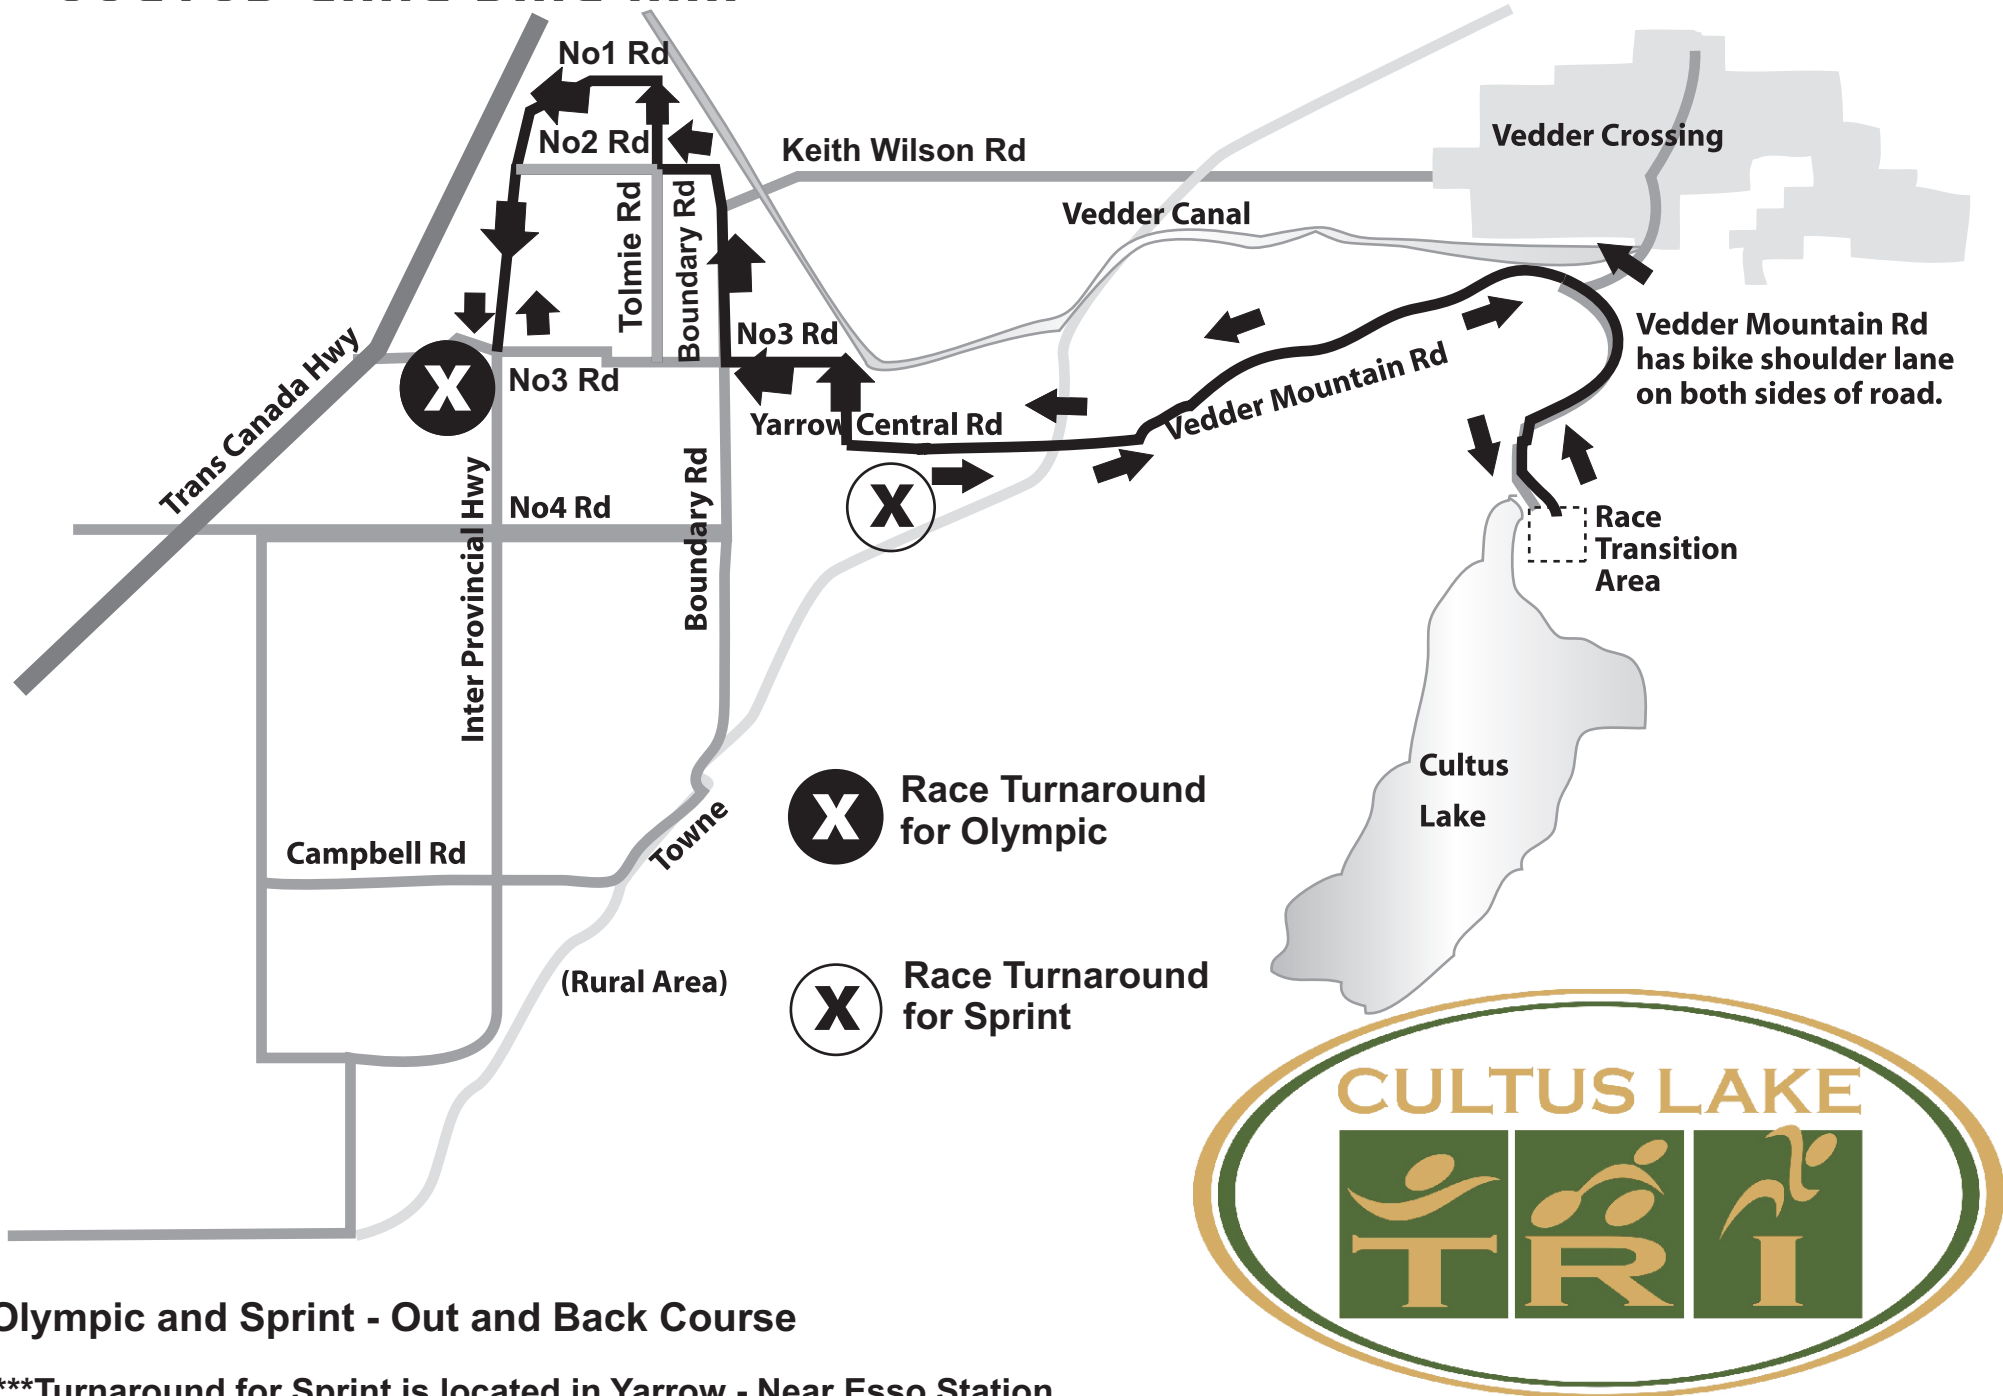

CULTUS LAKE BIKE MAP

Olympic and Sprint - Out and Back Course

***Turnaround for Sprint is located in Yarrow - Near Esso Station

***Turnaround for Olympic is located just before the Intersection of Inter Provincial and Rd 3